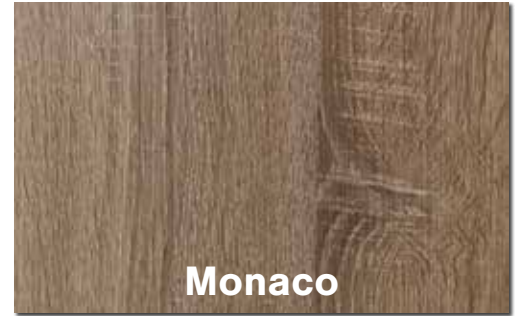

Edgewood

Designer Textured Panels

Edgewood, KML's latest designer finish, delivers the look and feel of natural wood grain, but with superior durability and consistency.

With Edgewood, designers can now specify exotic materials for large projects with much greater color consistency, fade resistance, & an authentic tactile experience without using exotic natural resources.

Color / Style	1/4" 5' x 8' Panel	3/4" 5' x 8' Panel	Edge Tape 15/16" x .018" x 600'
Mambo	✓	✓	✓
Stinson Grey	✓	✓	✓
Monaco	✓	✓	✓
Caramello	✓	✓	✓
Galaxy White	✓	✓	✓
Papa's Loft	✓	✓	✓
Magellan	✓	✓	✓
Black	✓	✓	✓
Miele	✓	✓	✓