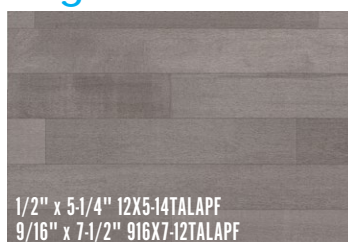

The Brazilian Oak (Tauari) series of our Home Collection of Prefinished Import Engineered Flooring includes twelve colors inspired by Norwegian design. The bright light and elegant dark tones always highlight the warmth of the wood. Inspired by the simple contemporary style of Nordic decor, with colors ranging from white, beige, caramel, coffee brown, and black. In this collection, 5-1/4" and 7-1/2" wide planks are available in 12 shades with a matte finish.

Lagom

*All imports subject to current market availability.