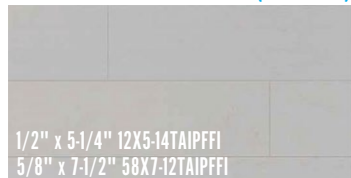

BRAZILIAN OAK
- Ibiza (Tauari)