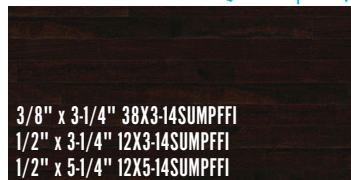

BRAZILIAN PECAN
- Natural (Guajuivira)

BRAZILIAN PECAN
- Chocolate (Guajuivira)

AMAZON OAK
- Dakar (Pequi)

BRAZILIAN WALNUT
- Natural (Ipe)

BRAZILIAN PECAN
- Graphite (Guajuivira)

BRAZILIAN CHESTNUT
- Maduro (Ucupira)