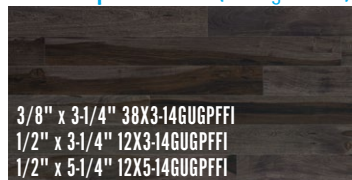

AMAZON OAK
- Malaga (Pequi)

AMAZON OAK
- Paris (Pequi)

BRAZILIAN A/H
- Natural (Quaruba)

BRAZILIAN CHERRY
- Royal (Jatoba)

BRAZILIAN CHESTNUT
- Natural (Ucupira)

BRAZILIAN CHESTNUT
- Kayukuku (Ucupira)

BRAZILIAN TEAK
- Natural (Cumaru)

BRAZILIAN PECAN
- Natural (Guajuivira)

BRAZILIAN PECAN
- Chocolate (Guajuivira)

AMAZON OAK
- Dakar (Pequi)

BRAZILIAN WALNUT
- Natural (Ipe)

BRAZILIAN PECAN
- Graphite (Guajuivira)

BRAZILIAN CHESTNUT
- Maduro (Ucupira)