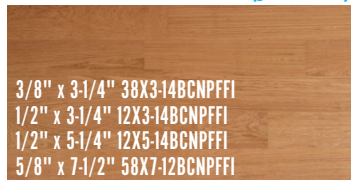

BRAZILIAN OAK
- Ibiza (Tauari)

AMEANDOIM
- Natural

AMAZON OAK
- Almond (Pequi)

AMAZON OAK
- Wheat (Pequi)

BRAZILIAN OAK
- Natural (Tauari)

TIGERWOOD
- Natural

BRAZILIAN CHERRY
- Natural (Jatoba)

BRAZILIAN A/H
- Atelier (Quaruba)