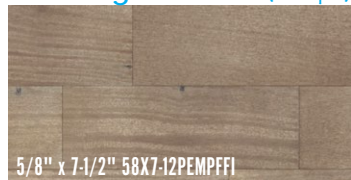

AMAZON OAK
- Malaga (Pequi)